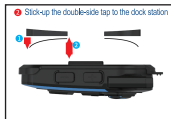

Function	Status	Operation	Light	Voice prompt
  Radio	Switch on	Standby	+ Press & hold 2s	Blue light Flash Slowly	FM On
	Switch off	Standby	+ Press & hold 2s	Blue light Flash Slowly	FM Off
	Volume up	FM...	Briefly Press	Blue light Flash Slowly	DU
	Volume down	FM...	Briefly Press	Blue light Flash Slowly	DU
	Searching previous	FM...	Press & hold 2s	Blue light Flash Slowly	Frequencies broadcast
	Searching Next	FM...	Press & hold 2s	Blue light Flash Slowly	Frequencies broadcast
  Intercom	Intercom Network Status	Standby	Briefly Press	Green light flash	/
	Intercom Mute ON/OFF	/	Briefly Press Twice	Green light on	/
	Volume up	Intercom	Briefly Press	/	DUDU
	Volume down	Intercom	Briefly Press	/	

Installation

Use Double Sided Adhesive Tape