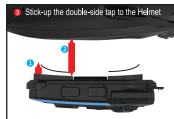

Function	Status	Operation	Light	Voice prompt
  Radio	Switch on	Standby	+ Press & hold 2s	Blue light Flash Slowly	FM On
	Switch off	Standby	+ Press & hold 2s	Blue light Flash Slowly	FM Off
	Volume up	FM...	Briefly Press	Blue light Flash Slowly	DU
	Volume down	FM...	Briefly Press	Blue light Flash Slowly	DU
	Searching previous	FM...	Press & hold 2s	Blue light Flash Slowly	Frequencies broadcast
	Searching Next	FM...	Press & hold 2s	Blue light Flash Slowly	Frequencies broadcast
  Intercom	Intercom Network Status	Standby	Briefly Press	Green light flash	/
	Intercom Mute ON/OFF	/	Briefly Press Twice	Green light on	/
	Volume up	Intercom	Briefly Press	/	DUDU
	Volume down	Intercom	Briefly Press	/	

Installation

Use Double Sided Adhesive Tape