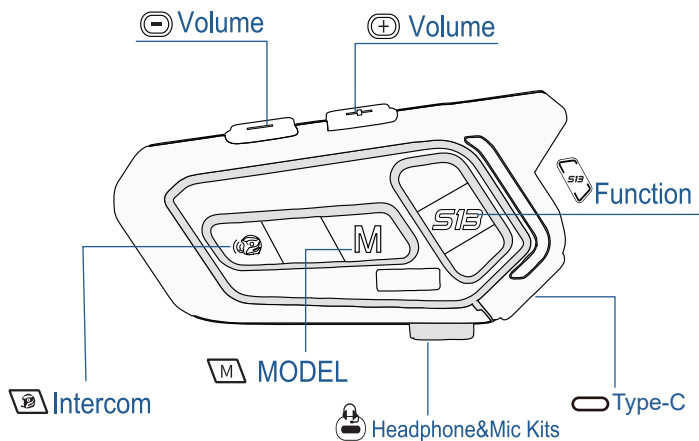

S13 Operation Manual

	Function	Status	Operation	Light	Voice prompt
Charge	Charge	/	Type-C	charging:Red Light on Full Charged:Red Light off	/
Power Detect	Power Detect	Standby	+ Briefly Press	Bluetooth Light slow flash	Battery level Voice
Power On	Power ON	Power Off	Press 3s at same time	Red/Blue Light on	Welcome to Bluetooth communication system
Power Off	Power off	Power on	Press 3s at same time	Red light On	Power off
 Music share	Music share on/off	Intercom off Music Pause	+ Press & hold 3s	/	Music share start/stop
	Play/Pause	Music share	Briefly Press	/	/
Mix Sound	Intercom and music on at the same time				
Memory clear	Memory clear		+ + Press & hold 5s	Red and Blue light on (Purple)	DUDU

	Function	Status	Operation	Light	Voice prompt
 Music Function	Play	Standby	 Briefly Press	Blue light double flash slowly	/
	Pause	Music	 Briefly Press	Blue light Flash Slowly	
	Previous	Music	 Press & hold 2s	Blue light double flash slowly	
	Next	Music	 Press & hold 2s	Blue light double flash slowly	
	Volume up	Music	 Briefly Press	Blue light double flash slowly	DU
	Volume down	Music	 Briefly Press	Blue light double flash	DU
	EQ Sound Switch	Music	 Briefly Press	Blue light double flash	Pure voice DJ Music Popular Music

 CellPhone Function	Pair with Cellphone	Power on	 Press & hold 4s	Red and Blue light flash	Connected
	Answering the call	Lync	 Briefly Press	Blue light Flash bright and dark	/
	Hang up the call	Calling	 Briefly Press	Blue light Flash bright and dark	/
	Refuse the call	Lync	 Press & hold 2s	Blue light quick flash	/
	Redial	Standby	 Briefly Press Twice	Blue light quick flash	/
	Volume Up	Calling	 Briefly Press	Blue light Flash bright and dark	DU
	Volume Down	Calling	 Briefly Press	Blue light Flash bright and dark	DU
	Voice command	Standby	 Briefly Press	Blue light Flash Slowly	/
	Manual/Auto Switch	Standby	 +  Press & hold 2s	Blue light Flash Slowly	enable/disable automatic phone call pick up

Installation

Use Double Sided Adhesive Tape

Use c&P

尺寸是185mm x 105mm
3折页